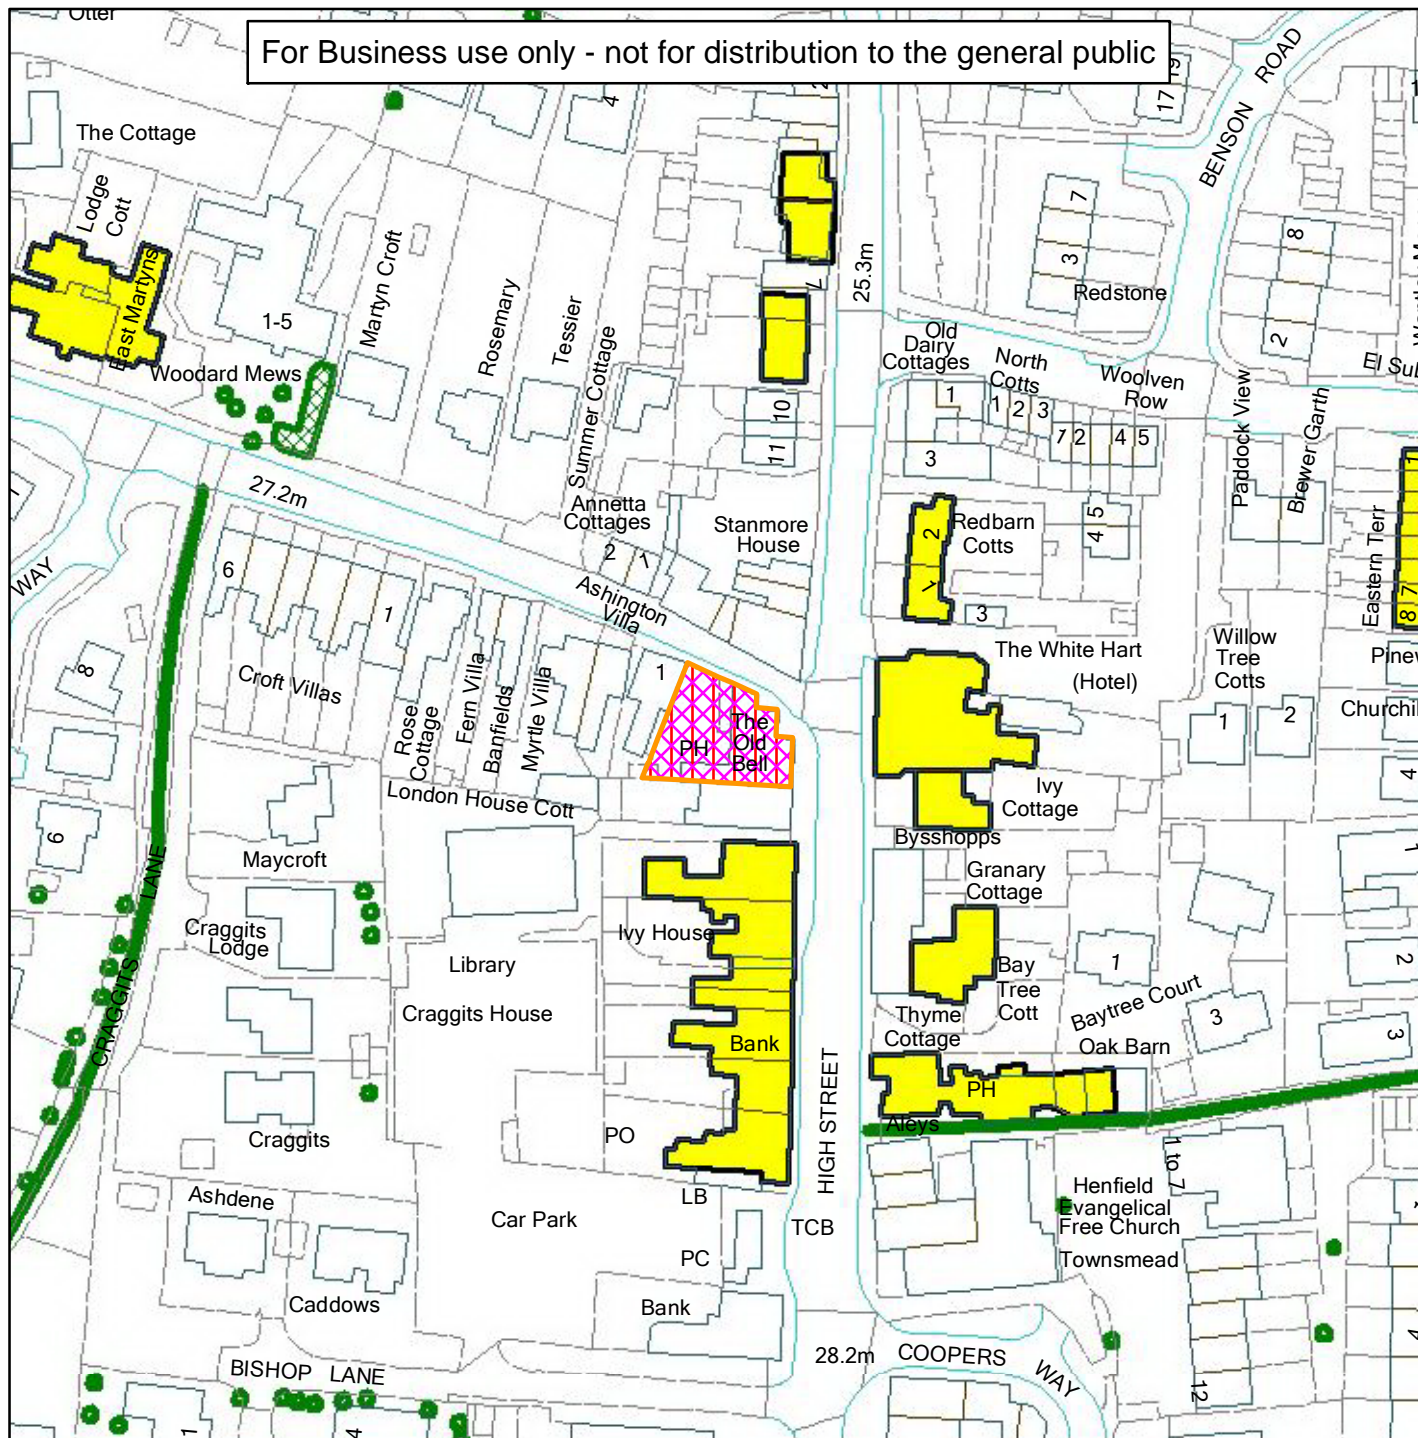

Henfield Funeral Services Ltd

For Business use only - not for distribution to the general public

Scale: 1:1,250

Reproduced from the Ordnance Survey map with permission of the Controller of Her Majesty's Stationery Office © Crown Copyright 2012.

Unauthorised reproduction infringes Crown Copyright and may lead to prosecution or civil proceedings.

Organisation	Horsham District Council
Department	
Comments	
Date	03/11/2016
MSA Number	100023865